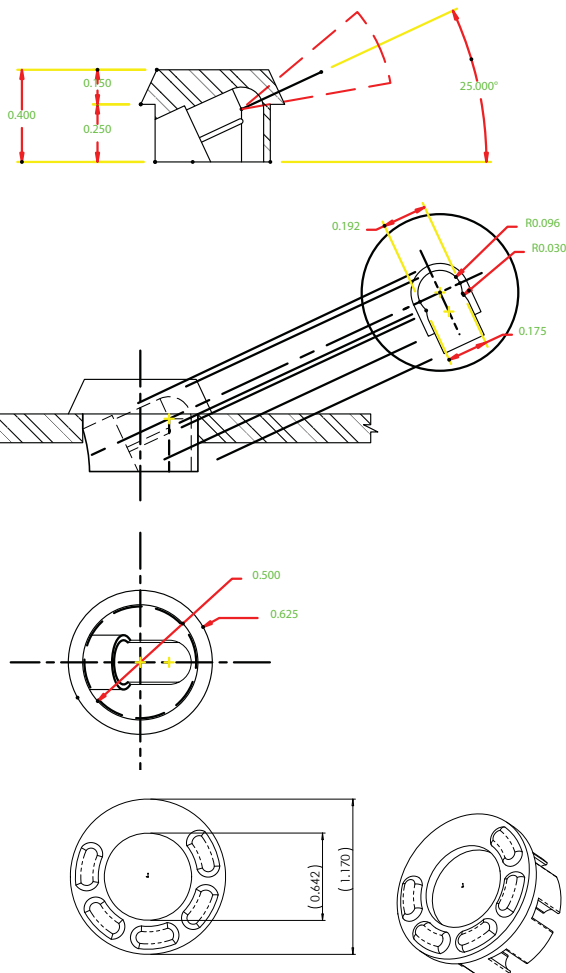

Tough Box Universal Extruded Box

- UL V50 Listed (Industrial Control Panel)
- 6063-T6 #1 Mill Finish Aluminum
- Meets NEMA requirements 1, 2, 3,3S, 4, 4X, 5, 12 & 13
- Watertight construction available
- Customized length 1" to 10 feet
- Dimensions 2.75" W x 4.2" H x Custom sized Length
- Circuit Board Slots for easy mounting
- "T" slots/Din Rail Capable
- Zytel, UL 945VA End Caps
- Optional LED mounting holes on end caps; maximum of four
- Optional 3/4" End Cap Conduit Opening
- Optional Anodized Aluminum

LED Lenses

- Single LED Lens or Multi (1-5) LED Lens
- LEDs available in a variety of colors

Component Cover

- Interior Dimensions
- 4.75" W x 2.0" H, centerpoint 1.75"

- Molding tabs are removable
- Easily installs in Meter Adapters and other housings