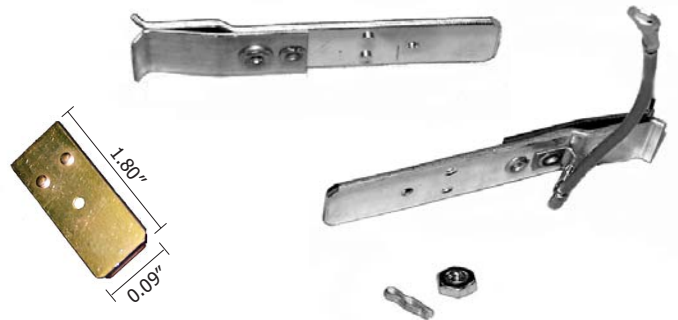

Tough Box Universal Extruded Box

- UL V50 Listed (Industrial Control Panel)
- 6063-T6 #1 Mill Finish Aluminum
- Meets NEMA requirements 1, 2, 3,3S, 4, 4X, 5, 12 & 13
- Watertight construction available
- Customized length 1" to 10 feet
- Dimensions 2.75" W x 4.2" H x Custom sized Length
- Circuit Board Slots for easy mounting
- "T" slots/Din Rail Capable
- Zytel, UL 945VA End Caps
- Optional LED mounting holes on end caps; maximum of four
- Optional 3/4" End Cap Conduit Opening
- Optional Anodized Aluminum

LED Lenses

- Single LED Lens or Multi (1-5) LED Lens
- LEDs available in a variety of colors

Component Cover

- Interior Dimensions
- 4.75" W x 2.0" H, centerpoint 1.75"

- Molding tabs are removable
- Easily installs in Meter Adapters and other housings

ABS box
Colors Available: Gray, Red and Yellow

Sealing Rings

LP Screw type Sealing Ring
SP Screw type Sealing Ring
Sliplock Sealing Ring (not shown)

Lock Rings Also Available
(Contact Factory with Specs)

Jaw Blades

Standard Jaw Blade
Jaw Blade Stabs
5th Jaw Kit

Custom lengths available.

Surge Protection

Maximum surge module rating @ 8/20 us wave = 60ka/phase
Maximum surge module rating with single limiting fuse @ 8/20 uswave = 60ka
Maximum Continuous Voltage 175 vac (other voltages available)
Maximum Temporary overvoltage at 70°C = 190 vac
ANSI/UL 1449 3rd Edition Abnormal Voltage Limited current test - passes opening - 5 min @ 5A
 I_n 20kA (Max. Allowable Nominal Discharge Current)
ANSI/UL 1449 3rd Edition clamp voltage (8/20 us wave) 6kV 3kA 500V
Parallel connection => unlimited current to load. Surge block clears > 10 KA symmetrical fault current
Max continuous operating temperature 60°C (140°F)
LED Status Indicator: lights on indicates that the unit is fully operational
Additional Surge Protection options available