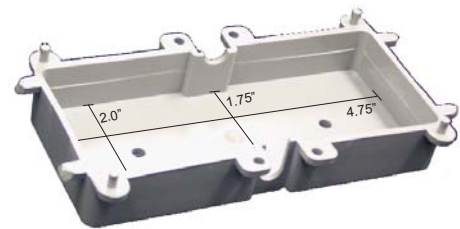

Tough Box Universal Extruded Box

- UL V50 Listed (Industrial Control Panel)
- 6063-T6 #1 Mill Finish Aluminum
- Meets NEMA requirements 1, 2, 3,3S, 4, 4X, 5, 12 & 13
- Watertight construction available
- Customized length 1" to 10 feet
- Dimensions 2.75" W x 4.2" H x Custom sized Length
- Circuit Board Slots for easy mounting
- "T" slots/Din Rail Capable
- Zytel, UL 945VA End Caps
- Optional LED mounting holes on end caps; maximum of four
- Optional 3/4" End Cap Conduit Opening
- Optional Anodized Aluminum

LED Lenses

- Single LED Lens or Multi (1-5) LED Lens
- LEDs available in a variety of colors

Component Cover

- Interior Dimensions
- 4.75" W x 2.0" H, centerpoint 1.75"

- Molding tabs are removable
- Easily installs in Meter Adapters and other housings

Couplers - Polycarbonete

- Square Coupler
- Round Coupler

Custom Lengths available.

- Installation kits also available
- (Neoprene Gaskets, Bolts, Nuts and Washers)

2-Piece Box (ABS or Nylon)

Nylon box
Colors Available: Black